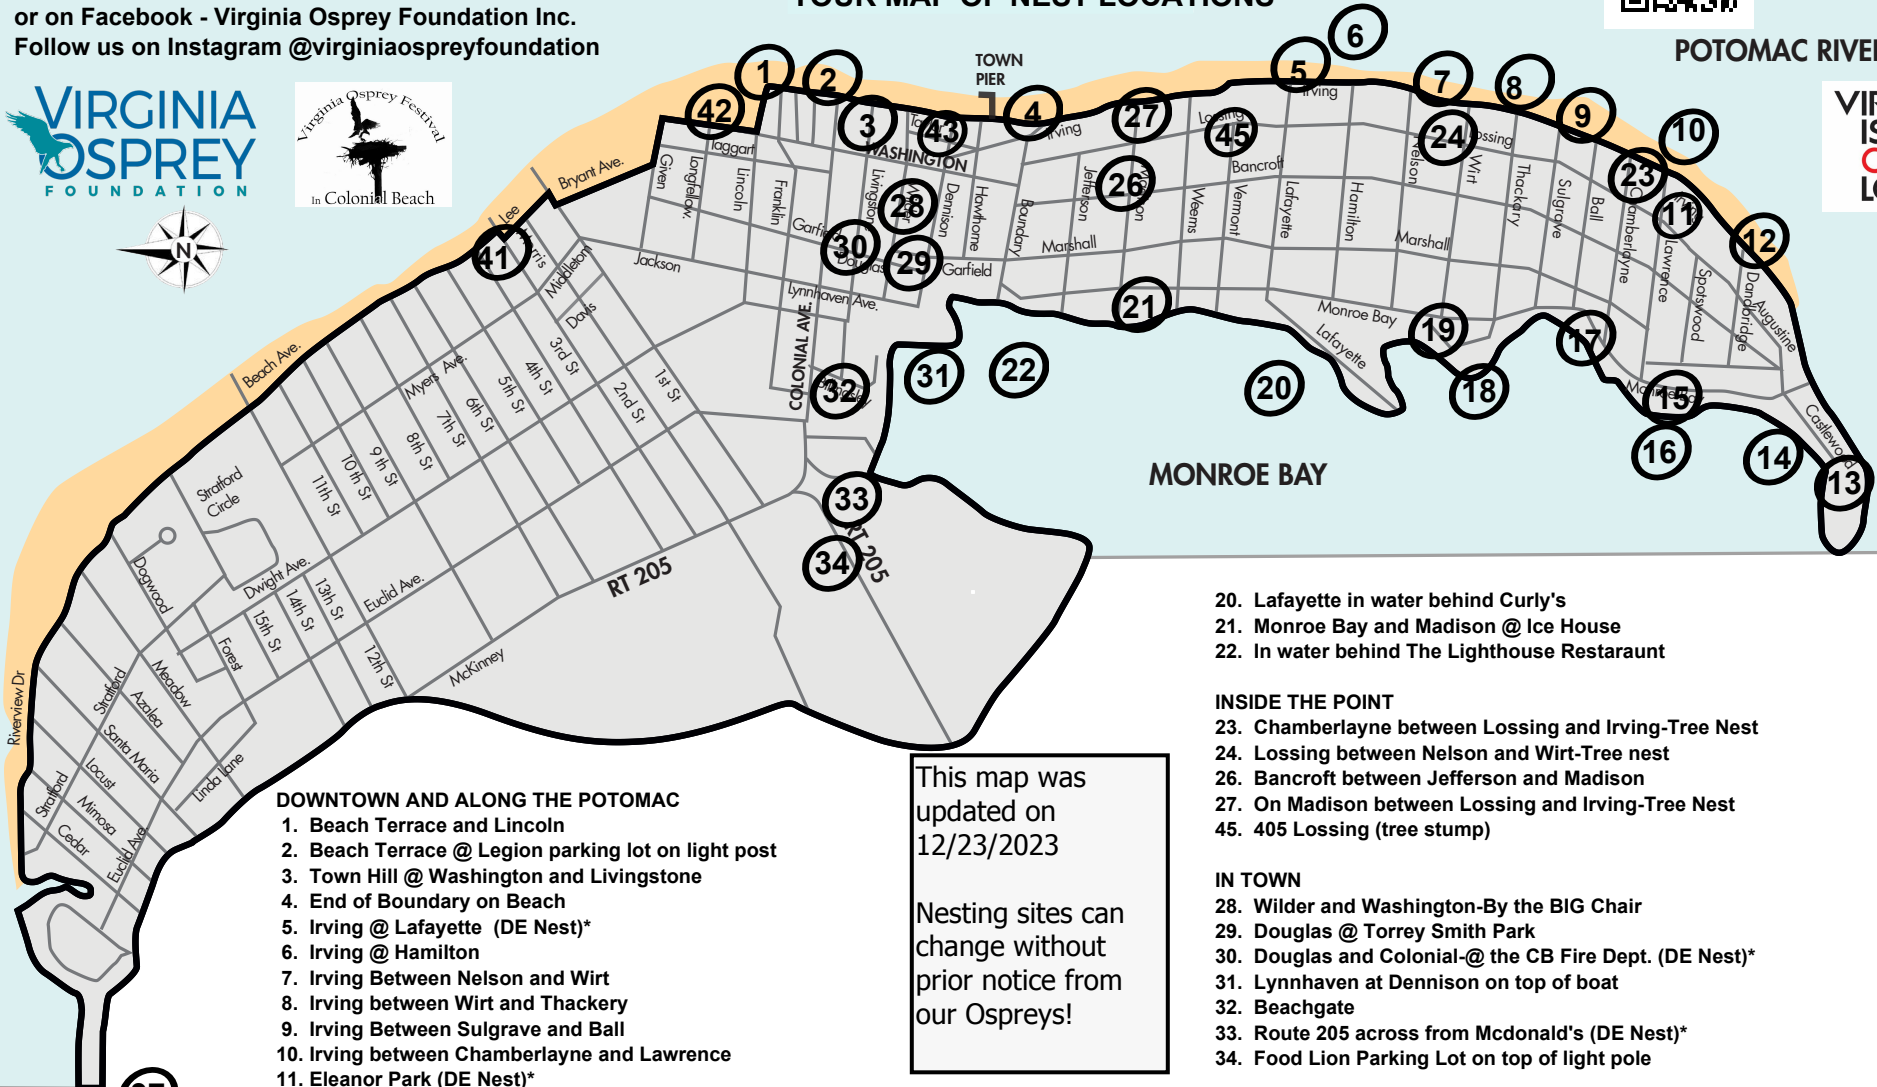

#### DOWNTOWN AND ALONG THE POTOMAC

1. Beach Terrace and Lincoln
2. Beach Terrace @ Legion parking lot on light post
3. Town Hill @ Washington and Livingstone
4. End of Boundary on Beach
5. Irving @ Lafayette (DE Nest)\*
6. Irving @ Hamilton
7. Irving Between Nelson and Wirt
8. Irving between Wirt and Thackeray
9. Irving Between Sulgrave and Ball
10. Irving between Chamberlayne and Lawrence
11. Eleanor Park (DE Nest)\*
12. Irving by Wakefield Motel
13. South of Dockside parking lot (DE Nest)\*
43. Fisheries (DE Nest)\*

#### Monroe Bay

14. Pier D/Yacht Center on No Wake sign; can see from boat ramp
15. Monroe Bay Ave. @ Town boat ramp
16. In water across from Castlewood Park
17. Monroe Bay Ave. between Ball and Chamberlayne (DE Nest)\*
18. In water near Robin Grove Dog Park
19. In utility area near Robin Grove Dog Park

#### INSIDE THE POINT

23. Chamberlayne between Lossing and Irving-Tree Nest
24. Lossing between Nelson and Wirt-Tree nest
26. Bancroft between Jefferson and Madison
27. On Madison between Lossing and Irving-Tree Nest
45. 405 Lossing (tree stump)

#### IN TOWN

28. Wilder and Washington-By the BIG Chair
29. Douglas @ Torrey Smith Park
30. Douglas and Colonial-@ the CB Fire Dept. (DE Nest)\*
31. Lynnhaven at Dennison on top of boat
32. Beachgate
33. Route 205 across from Mcdonald's (DE Nest)\*
34. Food Lion Parking Lot on top of light pole